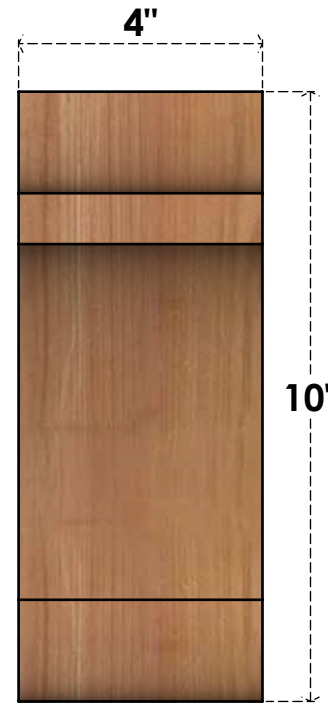

BRC04X06X10OLY00RWR

4"W X 6"D X 10"H OLYMPIC ROUGH SAWN BRACE, WESTERN RED CEDAR

SIDE

FRONT

EKENA MILLWORK
 2300 WEST MAIN ST.
 CLARKSVILLE, TX 75426
 TOLL FREE: 866-607-0453
 WWW.EKENAMILLWORK.COM

NOTES

1. INSTALLATION TO BE COMPLETED IN ACCORDANCE WITH MANUFACTURER'S SPECIFICATIONS.
2. DRAWING MAY NOT BE TO SCALE
3. THIS DRAWING IS INTENDED FOR DESIGN AND PLANNING PURPOSES ONLY.
4. ALL INFORMATION CONTAINED HEREIN WAS CURRENT AT THE TIME OF DEVELOPMENT BUT MUST BE REVIEWED AND APPROVED BY THE PRODUCT MANUFACTURER TO BE CONSIDERED ACCURATE.
5. PRODUCTS ARE NOT KILN DRIED. THIS ITEM IS UNIQUE AND WILL CONTAIN THE NATURAL VARIATIONS THAT THE WOOD SPECIES OFFERS. THIS MAY RESULT IN VARIATIONS UP TO 1/4"