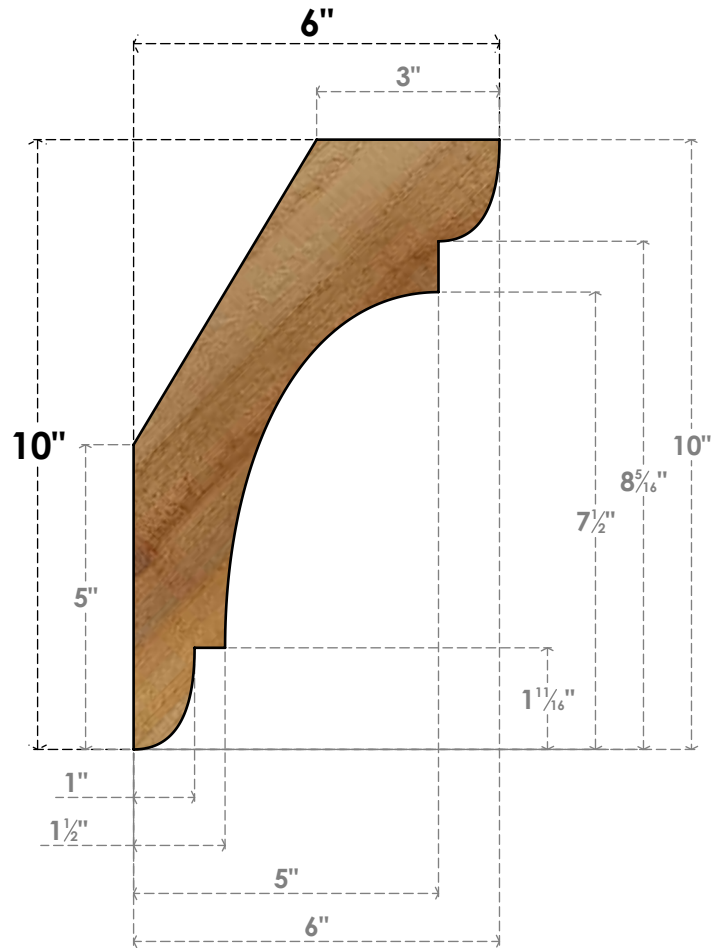

BRC04X06X10OLY00RWR

4"W X 6"D X 10"H OLYMPIC ROUGH SAWN BRACE, WESTERN RED CEDAR

SIDE

FRONT

EKENA MILLWORK
 2300 WEST MAIN ST.
 CLARKSVILLE, TX 75426
 TOLL FREE: 866-607-0453
 WWW.EKENAMILLWORK.COM

NOTES

1. INSTALLATION TO BE COMPLETED IN ACCORDANCE WITH MANUFACTURER'S SPECIFICATIONS.
2. DRAWING MAY NOT BE TO SCALE
3. THIS DRAWING IS INTENDED FOR DESIGN AND PLANNING PURPOSES ONLY.
4. ALL INFORMATION CONTAINED HEREIN WAS CURRENT AT THE TIME OF DEVELOPMENT BUT MUST BE REVIEWED AND APPROVED BY THE PRODUCT MANUFACTURER TO BE CONSIDERED ACCURATE.
5. PRODUCTS ARE NOT KILN DRIED. THIS ITEM IS UNIQUE AND WILL CONTAIN THE NATURAL VARIATIONS THAT THE WOOD SPECIES OFFERS. THIS MAY RESULT IN VARIATIONS UP TO 1/4"